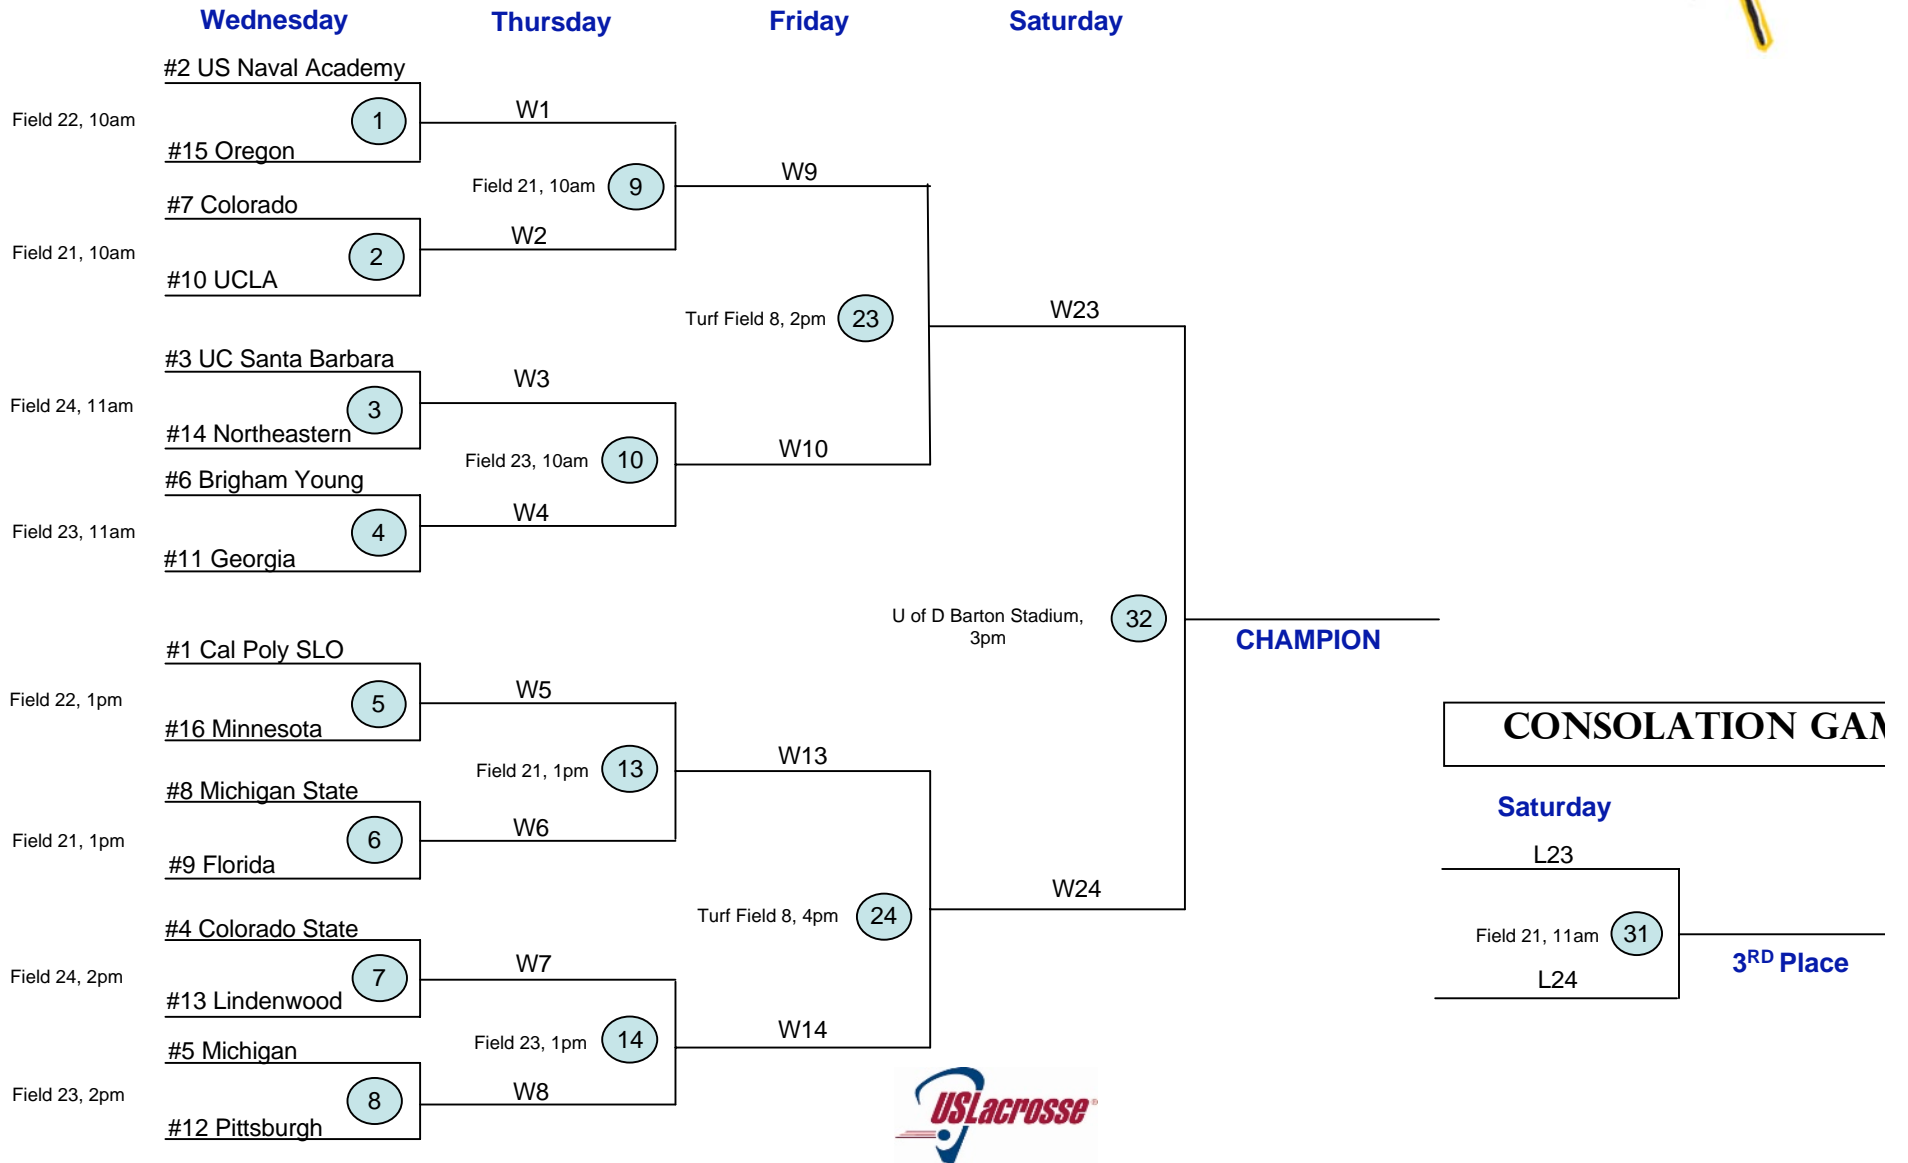

# 2007 WOMEN'S DIVISION INTERCOLLEGIATE ASSOCIATES NATIONAL CHAMPIONSHIP

## CHAMPIONSHIP BRACKET